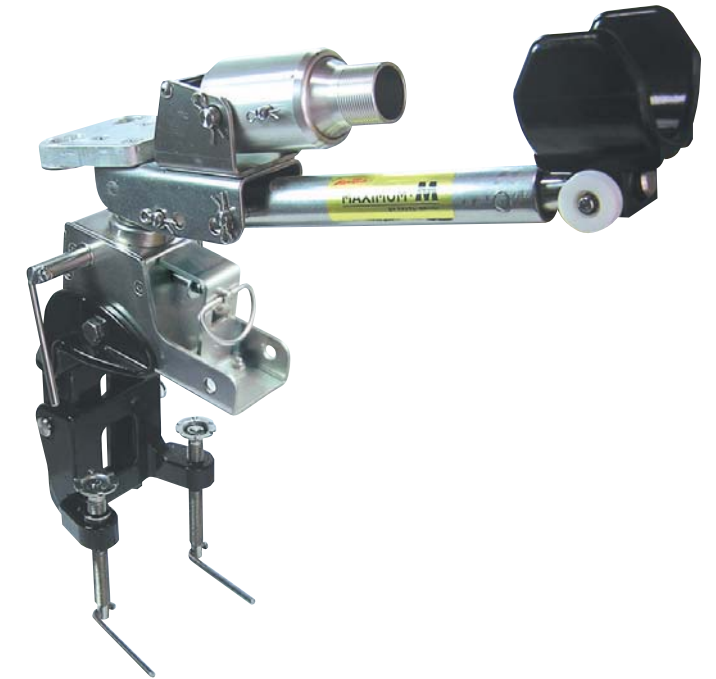

PRO Type

FLASH CAPSULE

Make your deep sea fishing more enjoyable ! attracts squid, deep sea and bottom fish.
 Also useful for illuminant tag for diving, camping and hiking.
 Flash 20 to 25 times per minute for 20 hours with one "C" size Alkaline battery. withstands up 4,600 feet deep.

Yellow

Pink
DX Type

Blue

Yellow

Pink
S Type

Blue

Model	Color	Withstand Depth	Battery Size	Luminous Time	Product Cord
Flash Capsule PRO	Yellow	4,600 ft	C	20 hours	4020
Flash Capsule DX	Blue	3,200 ft	AA	14 hours	4155
	Yellow				4151
	Pink				4152
Flash Capsule S Type	Blue	3,200 ft	AAA	8 hours	4156
	Yellow				4153
	Pink				4154

MADE IN JAPAN

NEW ROD HOLDER MAXIMUM M

Model : New Rod Holder Maximum M
 Product Cord : 1052

ROBOT ROD HOLDER

Model : Robot rod holder
 Product Cord : 1008